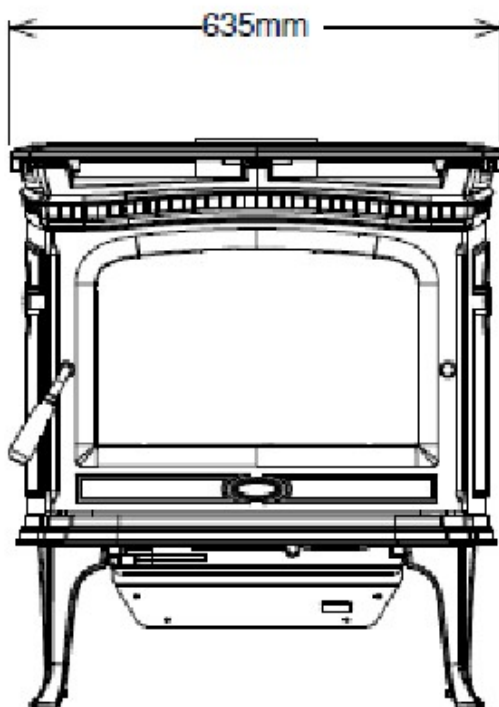

Alderlea T5

Clearances

Rear 100mm
Side 375mm
Corner 200mm

Heats 250m²
Efficiency 4 Star (67%)
Emissions 4.5 Star (1.1 grms)