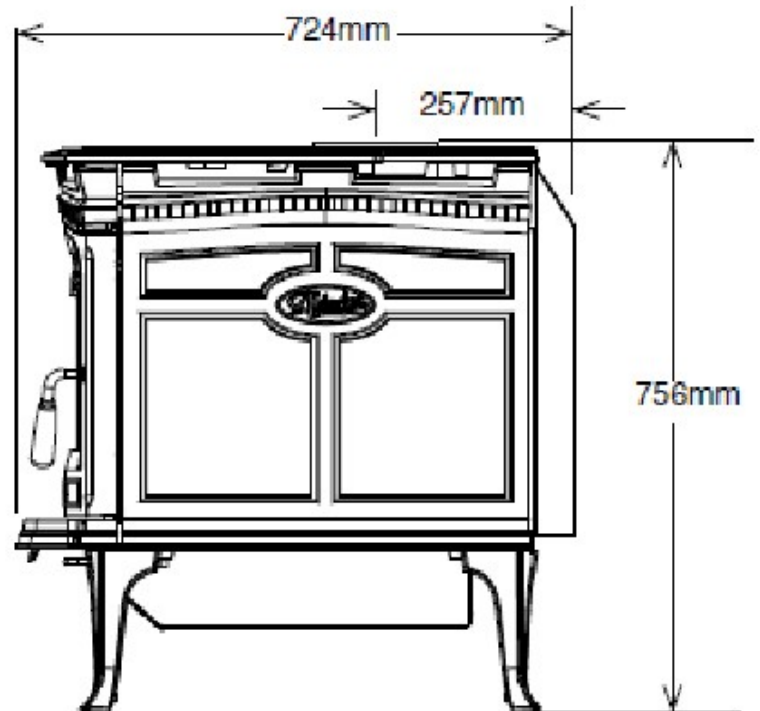

Alderlea T5

Clearances

Rear 100mm
Side 375mm
Corner 200mm

Heats 250m²
Efficiency 4 Star (67%)
Emissions 4.5 Star (1.1 grms)